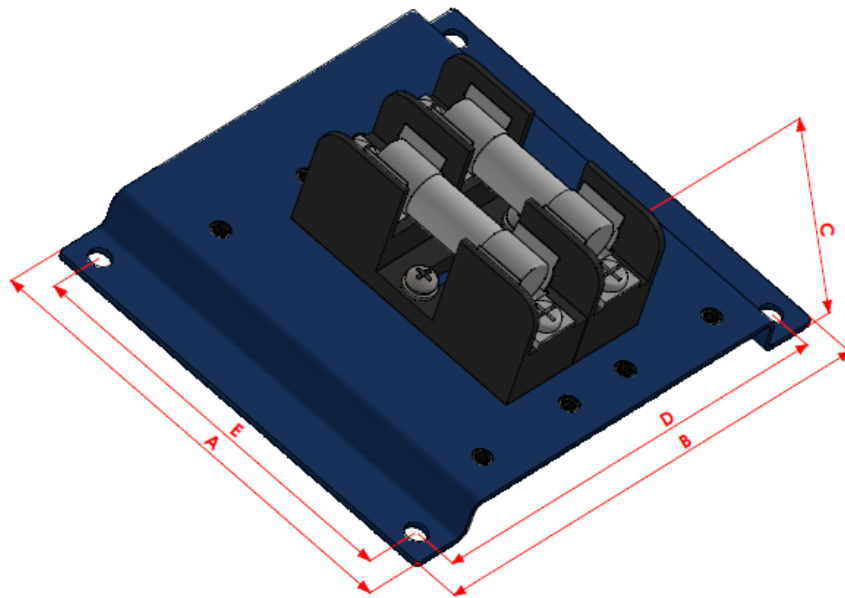

M3645F-H100-DC, M3645F-H150-DC

M3545F and M3645F DC Fuse Plate Dimensions

MODEL	A HEIGHT (INCHES)	B WIDTH (INCHES)	C DEPTH (INCHES)	D MOUNTING WIDTH (INCHES)	E MOUNTING HEIGHT (INCHES)	MOUNTING HOLE DIA (INCHES)
M3545F-H006-DC	5.00	5.85	1.88	5.25	4.40	0.25
M3545F-H015-DC	5.00	5.85	1.88	5.25	4.40	0.25
M3645F-H030-DC	5.00	5.85	1.88	5.25	4.40	0.25
M3645F-H050-DC	5.00	5.85	2.70	5.25	4.40	0.25
M3645F-H100-DC	5.00	5.85	2.97	5.25	4.40	0.25
M3645F-H150-DC	5.00	5.85	2.97	5.25	4.40	0.25
M3645F-H225-DC	6.25	8.38	4.14	7.78	5.65	0.25
M3645F-H300-DC	6.25	8.38	4.14	7.78	5.65	0.25
M3645F-C030-DC	8.50	6.85	2.97	6.25	7.90	0.25
M3645F-C050-DC	8.50	6.85	2.97	6.25	7.90	0.25
M3645F-C100-DC	8.50	6.85	4.14	6.25	7.90	0.25

DC Fuse Plate Dimensional Outline

M3545F-H006-DC, M3545F-H015-DC, M3645F-H030-DC, M3645F-H050-DC