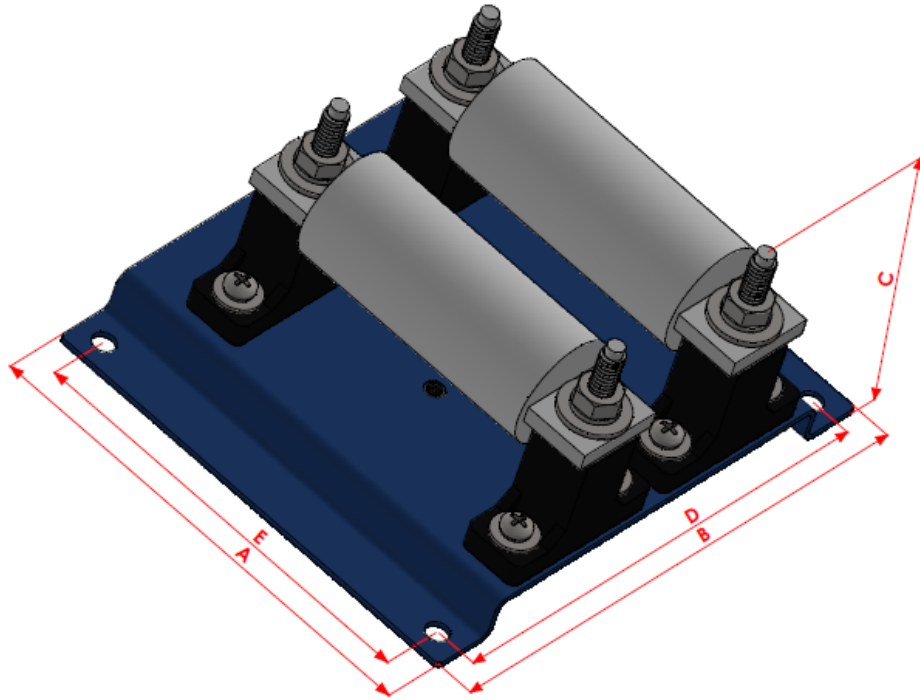

M3645F-H225-DC, M3645F-H300-DC

M3645F-H100-DC, M3645F-H150-DC