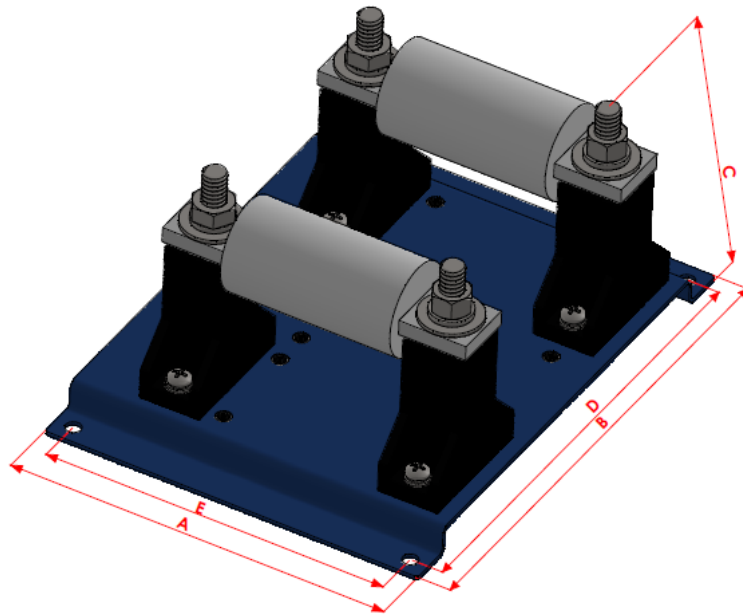

### M3545F and M3645F DC Fuse Plate Dimensions

MODEL	A HEIGHT (INCHES)	B WIDTH (INCHES)	C DEPTH (INCHES)	D MOUNTING WIDTH (INCHES)	E MOUNTING HEIGHT (INCHES)	MOUNTING HOLE DIA (INCHES)
M3545F-H006-DC	5.00	5.85	1.88	5.25	4.40	0.25
M3545F-H015-DC	5.00	5.85	1.88	5.25	4.40	0.25
M3645F-H030-DC	5.00	5.85	1.88	5.25	4.40	0.25
M3645F-H050-DC	5.00	5.85	2.70	5.25	4.40	0.25
M3645F-H100-DC	5.00	5.85	2.97	5.25	4.40	0.25
M3645F-H150-DC	5.00	5.85	2.97	5.25	4.40	0.25
M3645F-H225-DC	6.25	8.38	4.14	7.78	5.65	0.25
M3645F-H300-DC	6.25	8.38	4.14	7.78	5.65	0.25
M3645F-C030-DC	8.50	6.85	2.97	6.25	7.90	0.25
M3645F-C050-DC	8.50	6.85	2.97	6.25	7.90	0.25
M3645F-C100-DC	8.50	6.85	4.14	6.25	7.90	0.25

### DC Fuse Plate Dimensional Outline

M3545F-H006-DC, M3545F-H015-DC, M3645F-H030-DC, M3645F-H050-DC

---

M3645F-H100-DC, M3645F-H150-DC

M3645F-H225-DC, M3645F-H300-DC

---

M3645F-C030-DC, M3645F-C050-DC, M3645F-C100-DC