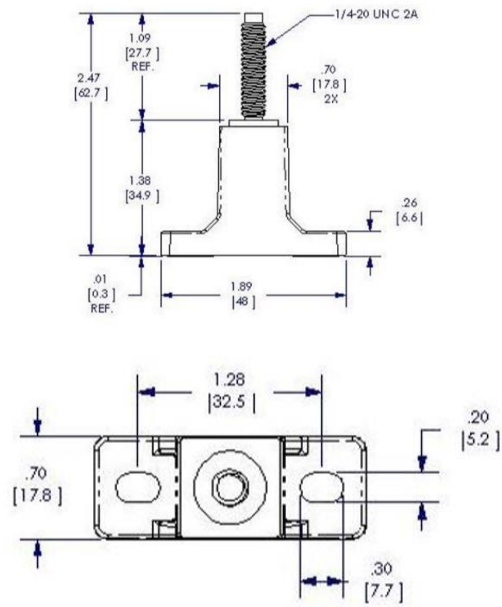

Marathon FSM25E