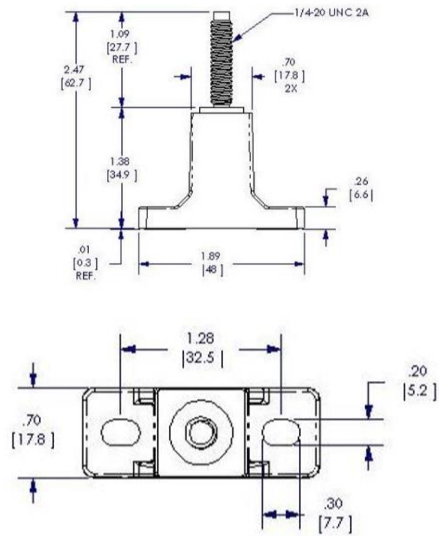

Marathon FSM25E