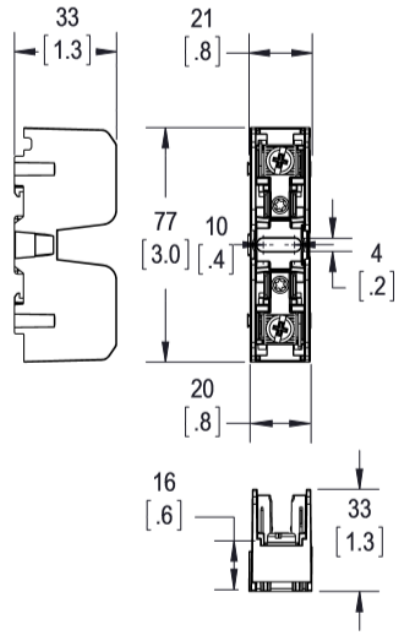

AC Fuse Holder Drawings

Bussmann BMM603-1SQ