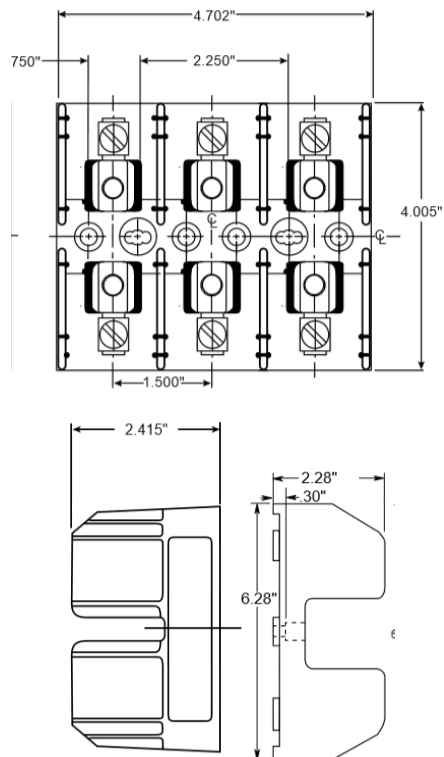

Bussmann J60060-3C