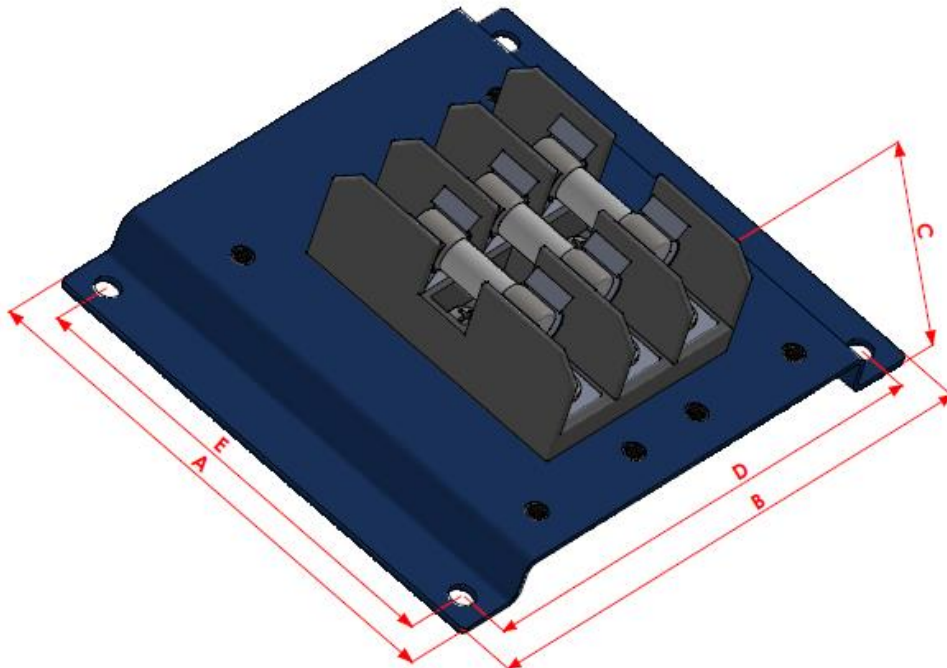

M3545F and M3645F Fuse Plate

M3545F and M3645F AC Fuse Plate Dimensions

MODEL	A HEIGHT (INCHES)	B WIDTH (INCHES)	C DEPTH (INCHES)	D MOUNTING WIDTH (INCHES)	E MOUNTING HEIGHT (INCHES)	MOUNTING HOLE DIA (INCHES)
M3545F-H006-AC	5.00	5.85	1.71	5.25	4.40	0.25
M3545F-H015-AC	5.00	5.85	1.71	5.25	4.40	0.25
M3645F-H030-AC	6.00	6.35	2.97	5.75	5.40	0.25
M3645F-H050-AC	6.00	6.35	2.97	5.75	5.40	0.25
M3645F-H100-AC	6.00	6.35	2.97	5.75	5.40	0.25
M3645F-H150-AC	6.00	6.35	2.97	5.75	5.40	0.25
M3645F-H225-AC	6.25	8.38	4.14	7.78	5.65	0.25
M3645F-H300-AC	6.25	8.38	4.14	7.78	5.65	0.25
M3645F-C030-AC	5.00	6.60	2.92	6.00	4.40	0.25
M3645F-C050-AC	5.00	6.60	2.92	6.00	4.40	0.25
M3645F-C100-AC	7.50	10.35	4.28	9.75	6.90	0.25

AC Fuse Plate Dimensional Outline

M3545F-H006-AC, M3545F-H015-AC