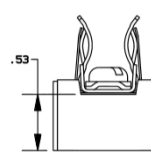

DC Fuse Holder Drawings

Mersen 70325