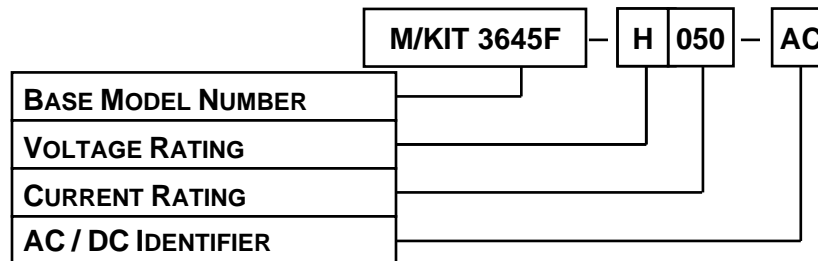

BASE MODEL NUMBER

The base model number for the regen fuse kit is M3545F (fuse plate) or KIT 3545F (fuse kit) for 6A and 15A rated regens, and M3645F or KIT 3645F for all other current ratings.

SYSTEM VOLTAGE RATING

This rating indicates the nominal system voltage.

Voltage Rating Codes

RATING CODE	VOLTAGE
H	230 - 480VAC
C	575 - 600VAC

AMP RATING

The amp rating refers to the current rating of the Regen module this fuse kit will be used with. It is represented by a 3-digit number (i.e. **050** means 50A).

AC / DC IDENTIFIER

This indicates if the fuse plate is for the AC line side of the regen or the DC connection to the drive.