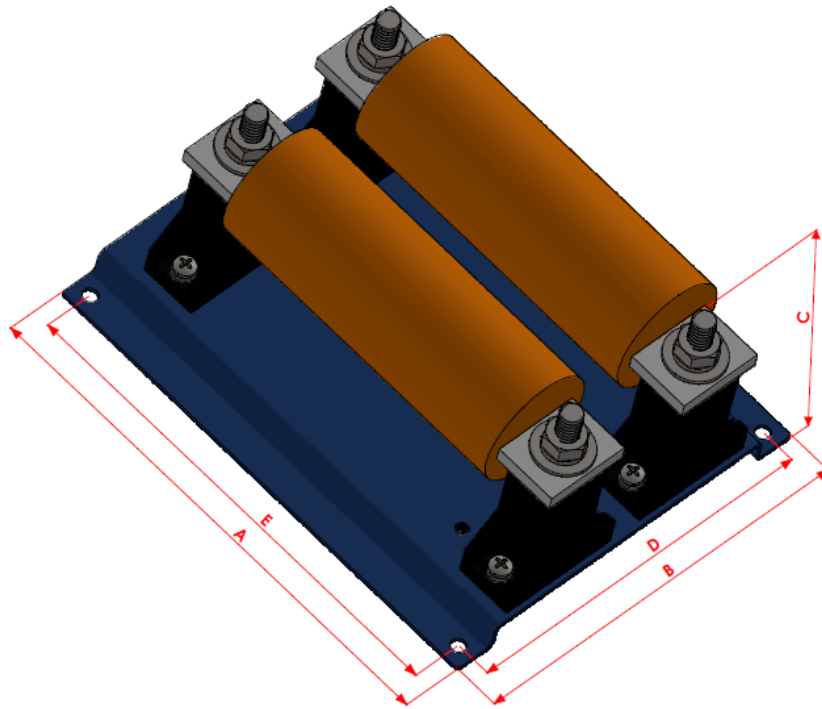

### M3545F and M3645F DC Fuse Plate Dimensions

MODEL	A HEIGHT (INCHES)	B WIDTH (INCHES)	C DEPTH (INCHES)	D MOUNTING WIDTH (INCHES)	E MOUNTING HEIGHT (INCHES)	MOUNTING HOLE DIA (INCHES)
M3545F-H006-DC	5.00	5.85	1.88	5.25	4.40	0.25
M3545F-H015-DC	5.00	5.85	1.88	5.25	4.40	0.25
M3645F-H030-DC	5.00	5.85	1.88	5.25	4.40	0.25
M3645F-H050-DC	5.00	5.85	2.70	5.25	4.40	0.25
M3645F-H100-DC	5.00	5.85	2.97	5.25	4.40	0.25
M3645F-H150-DC	5.00	5.85	2.97	5.25	4.40	0.25
M3645F-H225-DC	6.25	8.38	4.14	7.78	5.65	0.25
M3645F-H300-DC	6.25	8.38	4.14	7.78	5.65	0.25
M3645F-C030-DC	8.50	6.85	2.97	6.25	7.90	0.25
M3645F-C050-DC	8.50	6.85	2.97	6.25	7.90	0.25
M3645F-C100-DC	8.50	6.85	4.14	6.25	7.90	0.25

### DC Fuse Plate Dimensional Outline

M3545F-H006-DC, M3545F-H015-DC, M3645F-H030-DC, M3645F-H050-DC

---

M3645F-H100-DC, M3645F-H150-DC

M3645F-H225-DC, M3645F-H300-DC

---

M3645F-C030-DC, M3645F-C050-DC, M3645F-C100-DC