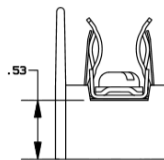

Mersen 70326